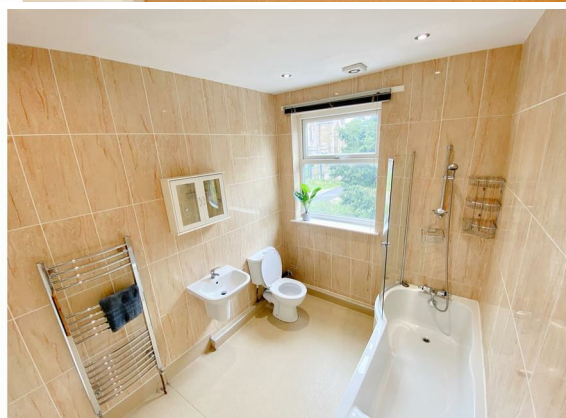

3 Bed
House - Terraced
located in Highfields

£400 Per Month

DIRECTIONS

CONTACT

8-10 Broomhall Road
Sheffield
S10 2DR

E: info@taptonestates.co.uk
T: 0114 268 3325
www.taptonestates.co.uk