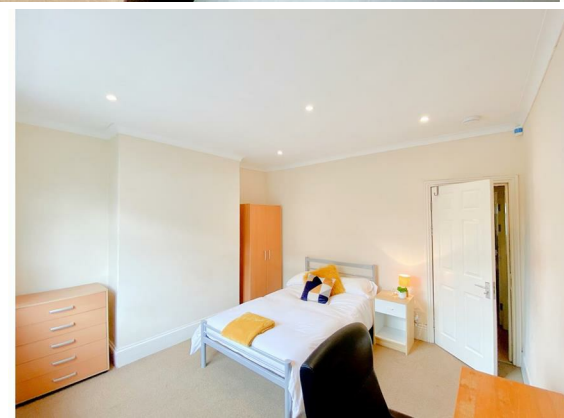

3 Bed
House - Terraced
located in Highfields

£400 Per Month

DIRECTIONS

CONTACT

8-10 Broomhall Road
Sheffield
S10 2DR

E: info@taptonestates.co.uk
T: 0114 268 3325
www.taptonestates.co.uk